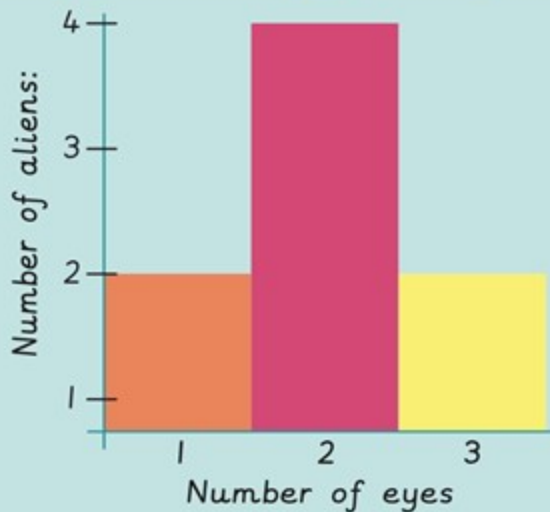

Key facts

Aliens:

Database: Can you identify each alien?

Aliens:	Colour:	Eyes:	Legs:	Lives:
Edward	Purple	2	0	Neptune
Tony	Yellow	3	2	Mars
Gordon	Green	2	2	Venus
Joanne	Green	3	12	Mars
Flora	Pink	2	2	Jupiter
Derek	Teal	1	0	Neptune
Roberta	Orange	2	2	Neptune
Luna	Purple	1	2	Saturn

Bar graph: How many eyes do they have?

Pie chart: Where do they live?